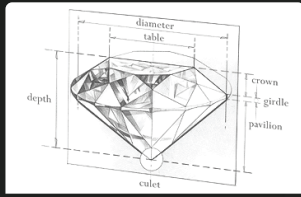

✓ IN STOCK

✓ IN STOCK

✓ IN STOCK

**DIAMOND
EARTH MINED**

**DIAMOND
LAB GROWN**
- by Lannyte

**LANNYTE
SIMULATED DIAMOND**

**MOISSANITE
SIMULATED DIAMOND**
- by Lannyte

PRECISION ARTISAN HAND CUTTING	✓	✓	✓	MACHINE CUT
PREMIUM HAND POLISHING	✓	✓	✓	✓
LIGHT REFRACTION	SINGLE	SINGLE	SINGLE	DOUBLE
HARDNESS *7.5 atleast recommended for jewelry	10	10	8.5	9.25
SPECIAL NON CALIBRATED SIZES	✓	✓	✓	✗
ALL CLASSICAL SHAPES & CORRESPONDING CUTS	✓	✓	✓	✗
VIBRANT NATURAL LOOKING COLORS	✓	✓	✓	✗
UNIQUE PROPRIETARY CUTS	✓	✓	✓	✗
5.00CT AND LARGER SIZES	✓	✓	✓	Round Only
SUSTAINABLE ETHICALLY SOURCED CONFLICT FREE	✗	✓	✓	✓
LIFETIME WARRANTY	✗	✗	✓	✓
EXCLUSIVE ROUGH SELECTION AND PRISTINE STORAGE	✓	✓	✓	✓
1CT 6.5M ROUND	THOUSANDS	SAVE 40-50%	SAVE 95%	SAVE 80%